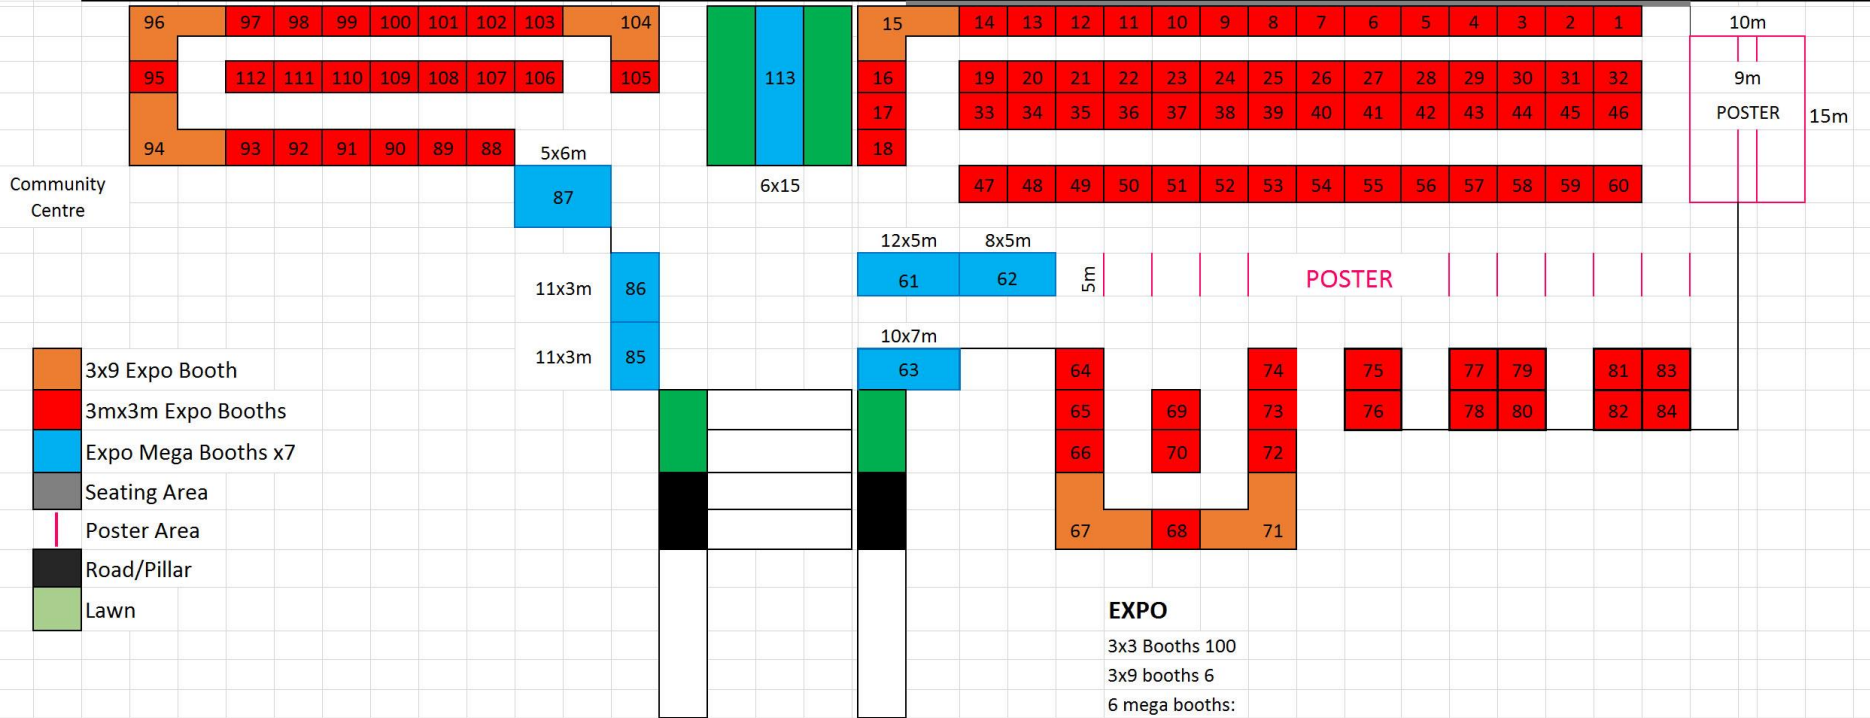

ICASA EXPO MAP 4 (28.8.15)

ENTRANCE

- 3x9 Expo Booth
- 3mx3m Expo Booths
- Expo Mega Booths x7
- Seating Area
- Poster Area
- Road/Pillar
- Lawn

EXPO
 3x3 Booths 100
 3x9 booths 6
 6 mega booths:
 (6x15, 11x6, 11x5, 10x7, 12x5, 8x5, 5x6)
 200m Poster Wall Space